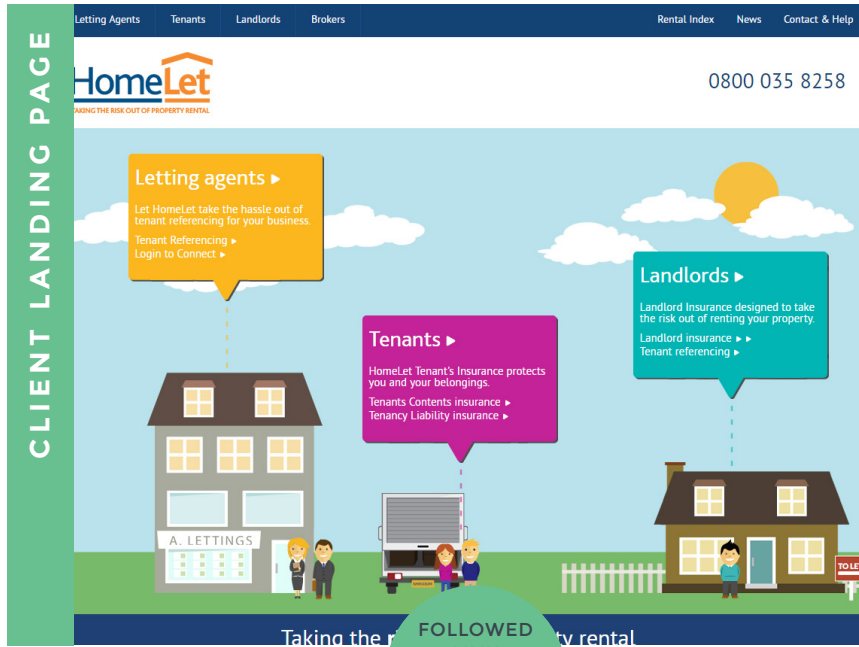

H O M E L E T

PROPERTY RENTAL INSURERS

Opening doors for one of the UK's leading
property insurance brokers

CLIENT: HOMELET

PLACED LINK: AFFORDABLECOMFORT.ORG

DOMAIN
AUTHORITY
49

PAGE
AUTHORITY
58

FOLLOWED
LINK
1

Categories

- Business
- DIY
- Education
- Fashion
- Featured
- Health & Wellness
- Love
- Money
- Tech
- Travel
- Uncategorized

dikhkhf

CLIENT: HOMELET

PLACED LINK: FINANCIALADVICENOW.CO.UK

DOMAIN
AUTHORITY
32

PAGE
AUTHORITY
44

CLIENT: HOMELET

PLACED LINK: THEDEDICATEDHOUSE.COM

DOMAIN
AUTHORITY
42

PAGE
AUTHORITY
52

FOLLOWED
LINK
1

PLACED LINK

CLIENT: HOMELET