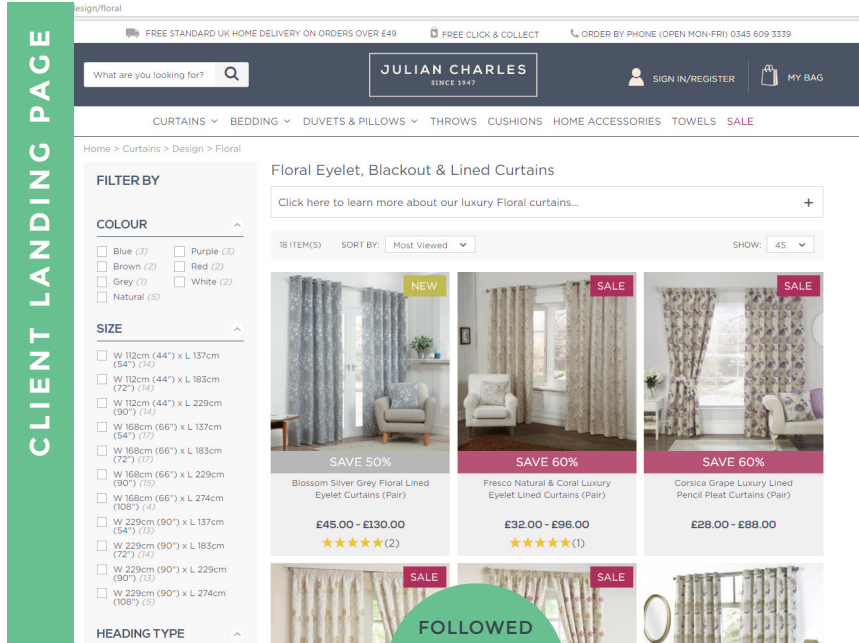

CLIENT: JULIAN CHARLES

PLACED LINK: LEEDSART.AC.UK