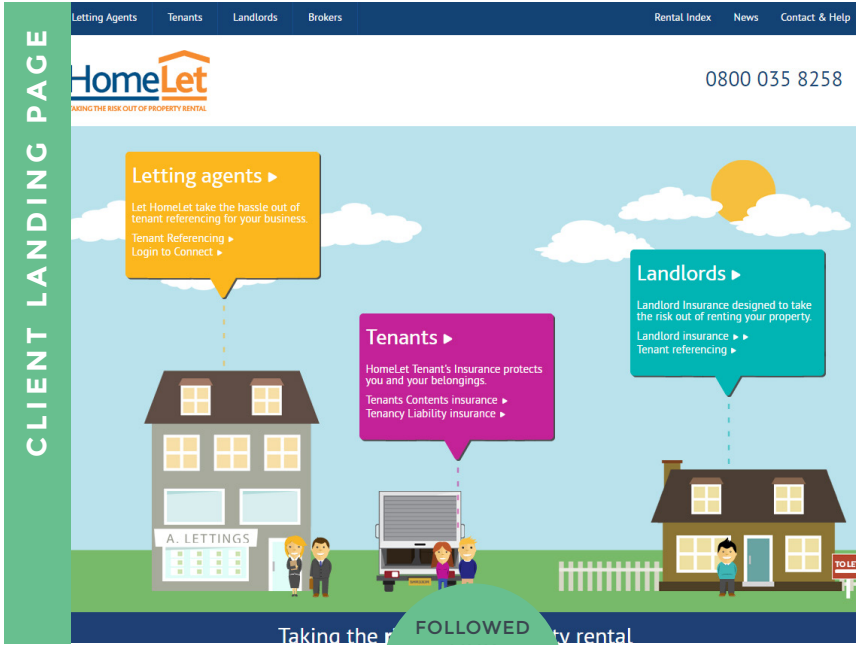

H O M E L E T

PROPERTY RENTAL INSURERS

Opening doors for one of the UK's leading
property insurance brokers

CLIENT: HOMELET

PLACED LINK: AFFORDABLECOMFORT.ORG

DOMAIN
AUTHORITY
49

PAGE
AUTHORITY
58

FOLLOWED
LINK
1

Categories

- Business
- DIY
- Education
- Fashion
- Featured
- Health & Wellness
- Love
- Money
- Tech
- Travel
- Uncategorized

dikhkhf

CLIENT: HOMELET

PLACED LINK: FINANCIALADVICENOW.CO.UK

DOMAIN
AUTHORITY
32

PAGE
AUTHORITY
44

CLIENT: HOMELET

PLACED LINK: THEDEDICATEDHOUSE.COM

DOMAIN
AUTHORITY
42

PAGE
AUTHORITY
52

FOLLOWED
LINK
1

PLACED LINK

CLIENT: HOMELET