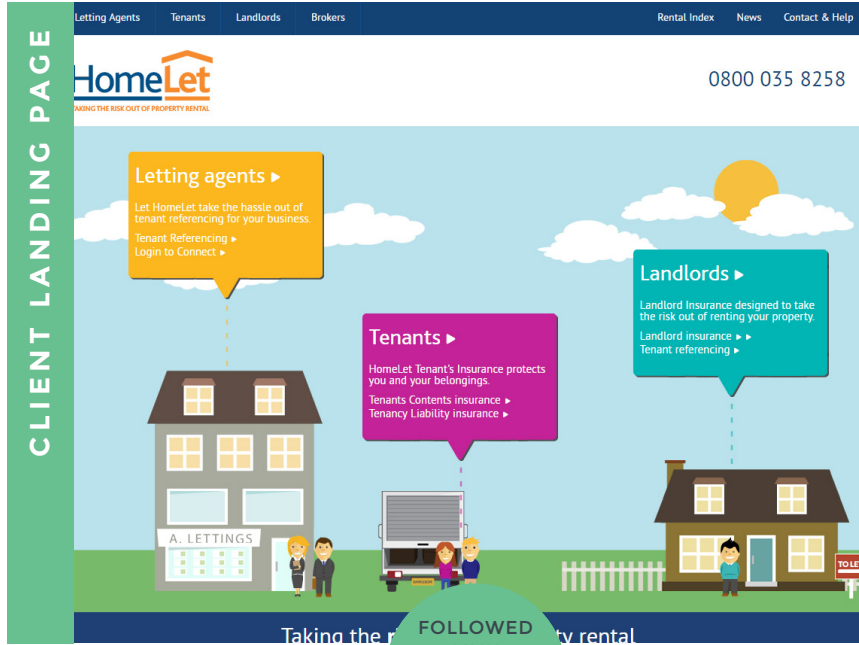

FACEBOOK AUDIENCE
5,035

TWITTER AUDIENCE
5,253

ADVANCED DIESEL ENGINEERING

ENGINES

Delivering a bespoke search marketing strategy for engineering
giants - ADE

CLIENT: ADE

PLACED LINK: PROSPECTS.AC.UK

A set of keys with a house-shaped keychain is shown on a wooden surface. The keys are dark-colored, and the house-shaped keychain is also dark with white window and door cutouts. The background is a dark, textured wooden surface with a vertical grain. The text is overlaid on the image.

H O M E L E T

PROPERTY RENTAL INSURERS

Opening doors for one of the UK's leading
property insurance brokers

CLIENT: HOMELET

PLACED LINK: AFFORDABLECOMFORT.ORG

DOMAIN
AUTHORITY
49

PAGE
AUTHORITY
58

FOLLOWED
LINK
1

Categories

- Business
- DIY
- Education
- Fashion
- Featured
- Health & Wellness
- Love
- Money
- Tech
- Travel
- Uncategorized

dikhkhf

CLIENT: HOMELET

PLACED LINK: FINANCIALADVICENOW.CO.UK

DOMAIN
AUTHORITY
32